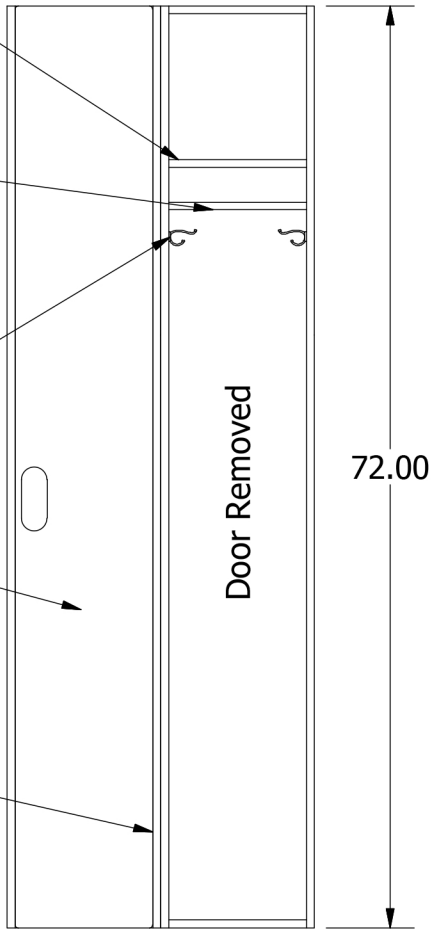

2

1

72" High Single Tier Jorgenson Wood Locker

5/8" Thick Body
Melmaline-Covered
Particle Board Panels

B

Hat Shelf

Coat Rod

2 Hooks Per Frame

Wood Veneer Door

3 Concealed European
Hinges per Door

12.00

2

B

A

Allow 1/16" growth per frame

Jorgenson Lockers